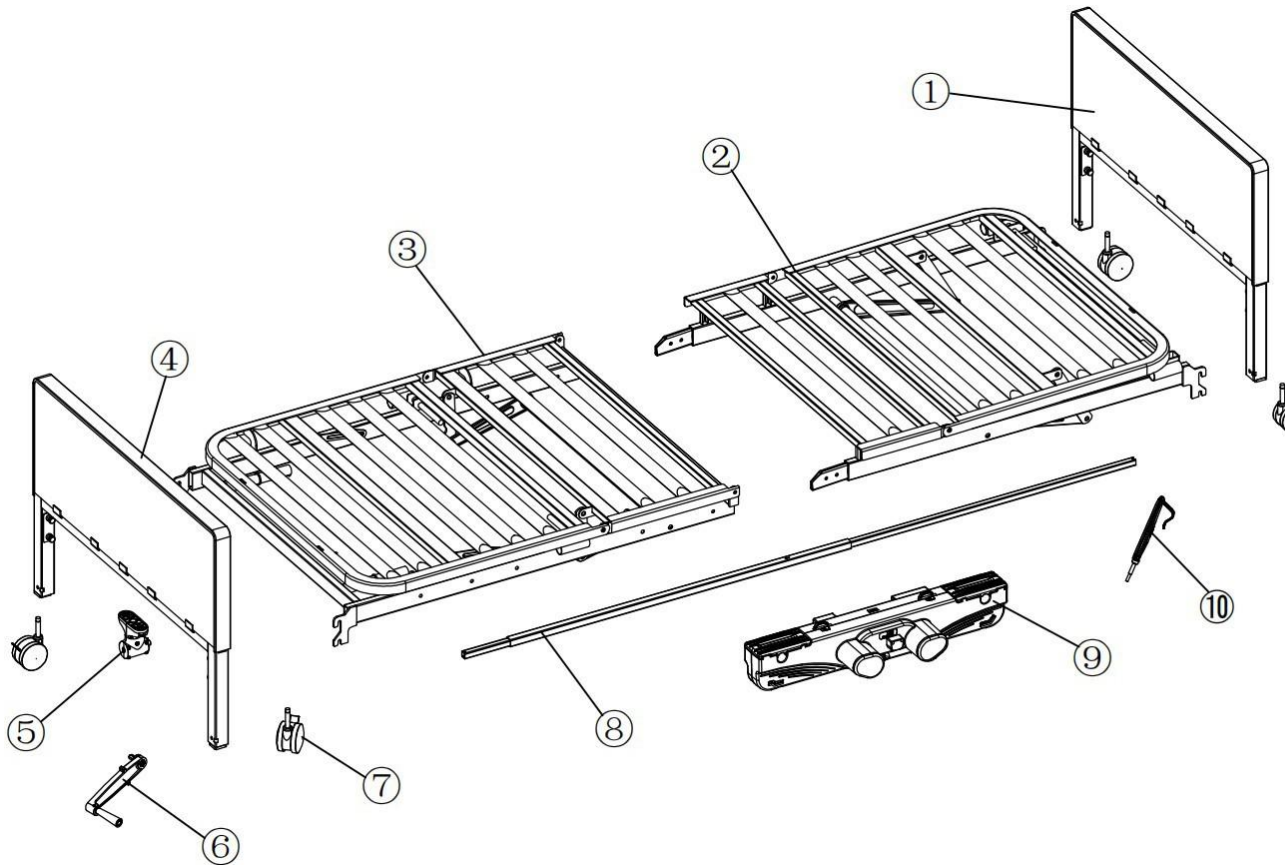

Exploder Drawing

NO.	item Number	Part Name	QTY
1	SEHCFT	HeadBoard Complete for the Semi Electric Bed, 1 ea	1
2	FEHCWM	HeadSpring Complete without Motor for the Full Electric Low Be & the Semi Electric Bed, 1 ea	1
3	FEFCWM	FootSpring Complete without Motor for the Full Electric Low Bed & the Semi Electric Bed, 1 ea	1
4	SEFCFT	FootBoard Complete for the Semi Electric Bed, 1 ea	1
5	FEGOFF	Gearbox of Foot for the Full Electric Low Bed & the Semi Electric Bed, 1 ea	1
6	SEHCRA	Hand Crank for the Semi Electric Bed, 1 ea	1
7	FECWLF	Caster with Locking for the Full Electric Low Bed & the Semi Electric Bed, 1 ea	2
8	SEDSFT	Drive Shaft for the Semi Electric Bed, 1 ea	1
9	SEMFTS	Motor for the Semi Electric Bed, 1 ea	2
10	SEHCON	Hand Controller for the Semi Electric Bed, 1 ea	1

11	FECWOLF	Caster without Locking for the Full Electric Low Bed &the Semi Electric Bed, 1 ea	2
12	FEGOHF	Gearbox of Head for the Full Electric Low Bed & the Semi Electric Bed, 1 ea	1

12

11