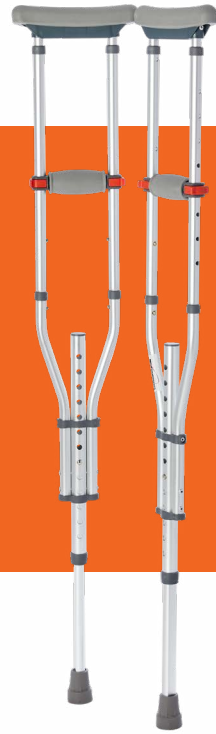

UNIVERSAL HEIGHT, ADJUSTABLE CRUTCHES

ITEM #	DESCRIPTION
C500U	Universal Height, Adjustable Crutches

FEATURES

- Eurostyle clips on hand grips for quick, tool-free adjustment.
- Sold in pairs.
- 300 lb weight capacity.

**Adjusts from child to adult:
4'6" to 6'6"**

V1: 1/05/21